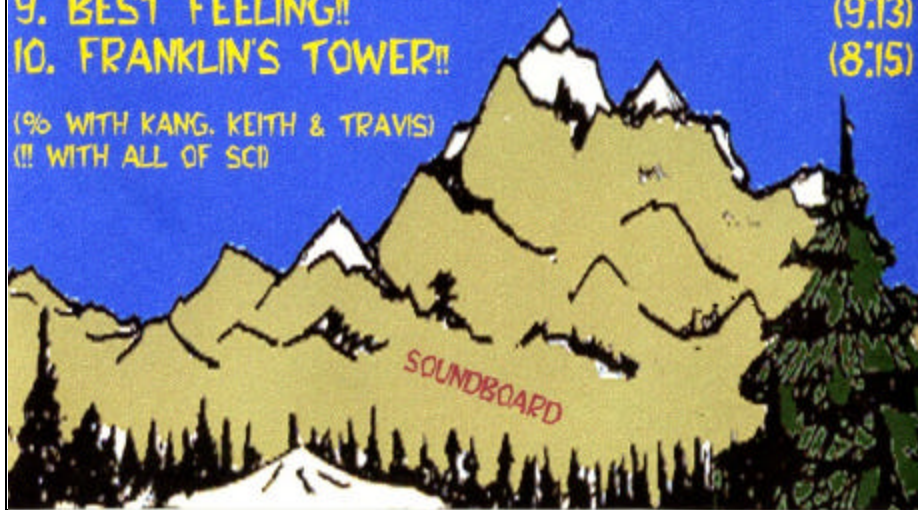

- |                                 |         |
|---------------------------------|---------|
| 1. ROCHAMBO                     | (6:06)  |
| 2. SALLY SULLIVAN>              | (4:54)  |
| 3. DOIN' THAT RAG> DOWN UNDER   | (4:26)  |
| 4. BRUNETTE> TRIBE              | (10:13) |
| 5. ROKCUMAL%> STUPID QUESTIONS% | (10:17) |
| 6. CALALOO AND RED SNAPPER!!    | (5:32)  |
| 7. BREATHE!!                    | (7:30)  |
| 8. VACATE!!                     | (5:27)  |
| 9. BEST FEELING!!               | (9:13)  |
| 10. FRANKLIN'S TOWER!!          | (8:15)  |

(% WITH KANG, KEITH & TRAVIS)  
 (!!! WITH ALL OF SCI)

 The logo for "HIGH SIERRA MUSIC FESTIVALS" features a musical note on a flag flying over a mountain range. Below the logo is a colorful illustration of a festival scene with a crowd, a stage, a tent, and a person playing a guitar.
 