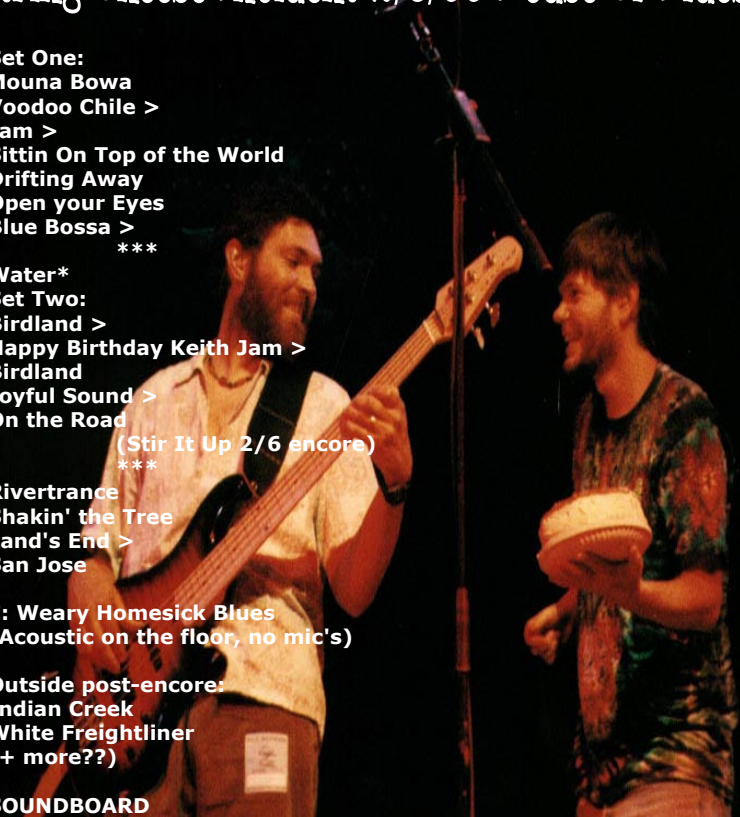

String Cheese Incident 2/5/00 House Of Blues LA

Set One:

Mouna Bowa
Voodoo Chile >
Jam >
Sittin On Top of the World
Drifting Away
Open your Eyes
Blue Bossa >
***

Water*

Set Two:

Birdland >
Happy Birthday Keith Jam >
Birdland
Joyful Sound >
On the Road
(Stir It Up 2/6 encore)
***

Rivertrance

Shakin' the Tree
Land's End >
San Jose

E: Weary Homesick Blues
(Acoustic on the floor, no mic's)

Outside post-encore:

Indian Creek
White Freightliner
(+ more??)

SOUNDBOARD