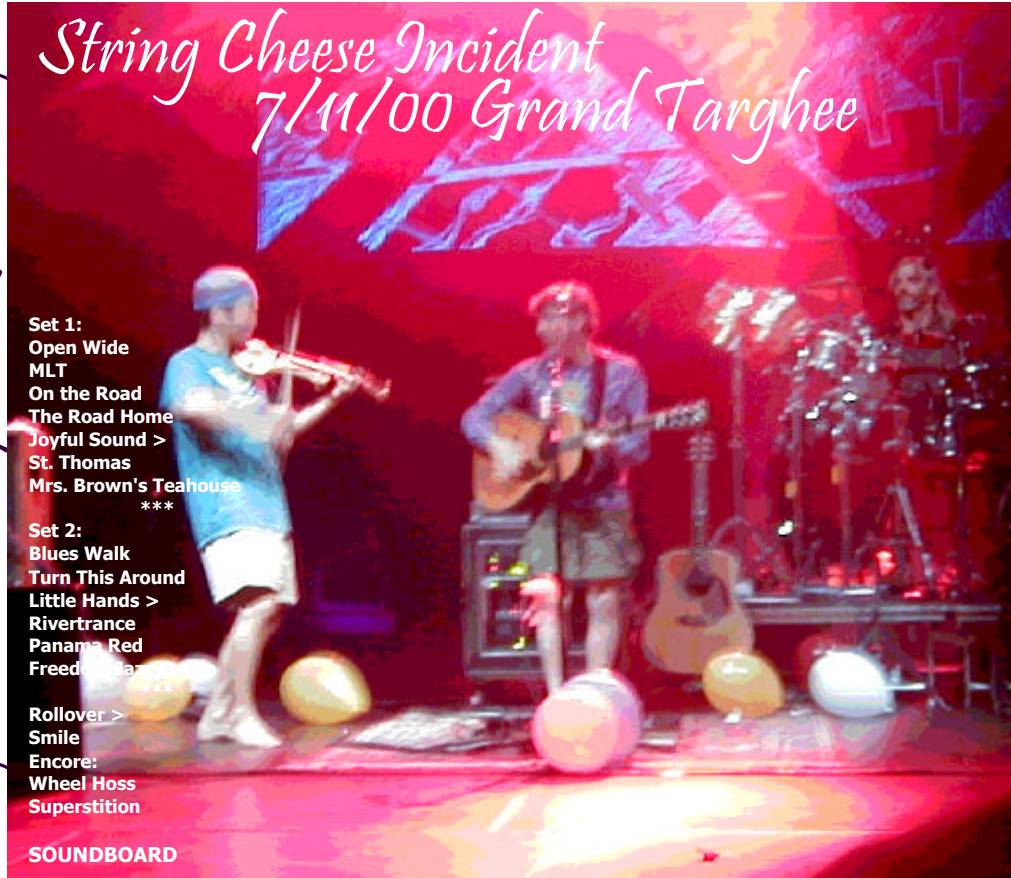

String Cheese Incident

7/11/00 Grand Targhee, Alta WY

Set 1:

Open Wide
MLT
On the Road
The Road Home
Joyful Sound >
St. Thomas
Mrs. Brown's Teahouse

Set 2:

Blues Walk
Turn This Around
Little Hands >
Rivertrance
Panama Red
Freedom Jazz Dance

Rollover >
Smile

Encore:
Wheel Hoss
Superstition

SOUNDBOARD

String Cheese Incident

7/11/00 Grand Targhee, Alta WY

String Cheese Incident 7/11/00 Grand Targhee

String Cheese Incident 7/11/00 Grand Targhee

Set 1:

Open Wide
MLT
On the Road
The Road Home
Joyful Sound >
St. Thomas
Mrs. Brown's Teahouse

Set 2:

Blues Walk
Turn This Around
Little Hands >
Rivertrance
Panama Red
Freedom

Rollover >

Smile

Encore:

Wheel Hoss
Superstition

SOUNDBOARD

String Cheese Incident 7/11/00 Grand Targhee