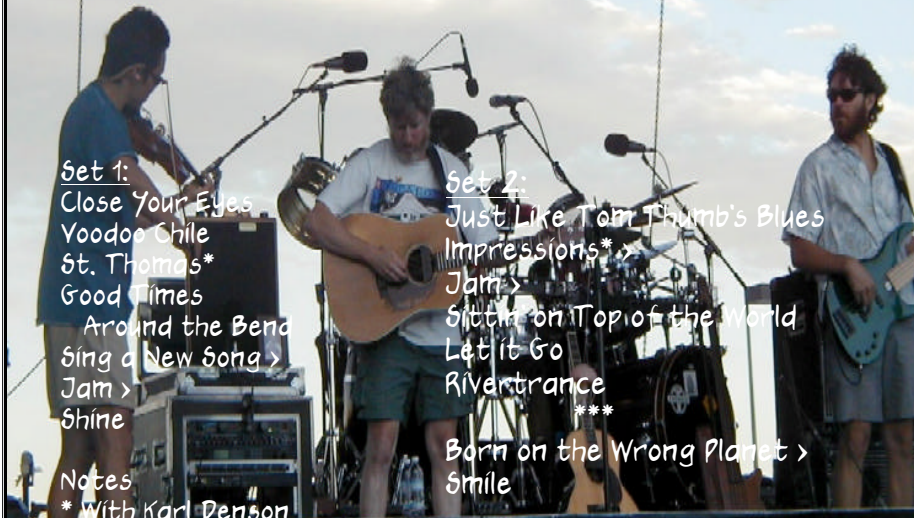

String Cheese Incident

7122100 Reno Hilton Amphitheatre

Set 1:

Close Your Eyes
Voodoo Chile
St. Thomas*
Good Times
Around the Bend
Sing a New Song >
Jam >
Shine

Notes

* With Karl Denson
and Andy Cleaves.

DAT SOUNDBOARD
(One dropout
during Impressions)

Set 2:

Just Like Tom Thumb's Blues
Impressions* >
Jam >
Sit on Top of the World
Let it Go
Riverstrance

Born on the Wrong Planet >
Smile

Encore:

Chameleon*

plus
Karl Denson's Tiny Universe

SCI TICKETING
STRING CHEESE INCIDENT
GENERAL ADMISSION; ALL AGES; AUDIENCE RECORDING ALLOWED;
PHOTOGRAPHY OR VIDEO.
RENO HILTON
2500 E 2ND ST, RENO NV
SAT 22 JUL 2000 7:00 PM
(5:00 PM doors)

String Cheese Incident 7/22/00 Reno Hilton Amphitheatre

String Cheese Incident 7/22/00 Reno Hilton Amphitheatre

Set 1:

Close Your Eyes
Yoodoo Chile
St. Thomas*
Good Times
Around the Bend
Sing a New Song >
Jam >
Shine

Set 2:

Just Like Tom Thumb's Blues
Impressions* >
Jam >
Sittin' on Top of the World**
Let it Go
Rivertrance

Born on the Wrong Planet >
Smile

Encore:

Chameleon*

String Cheese Incident 7/22/00 Reno Hilton Amphitheatre