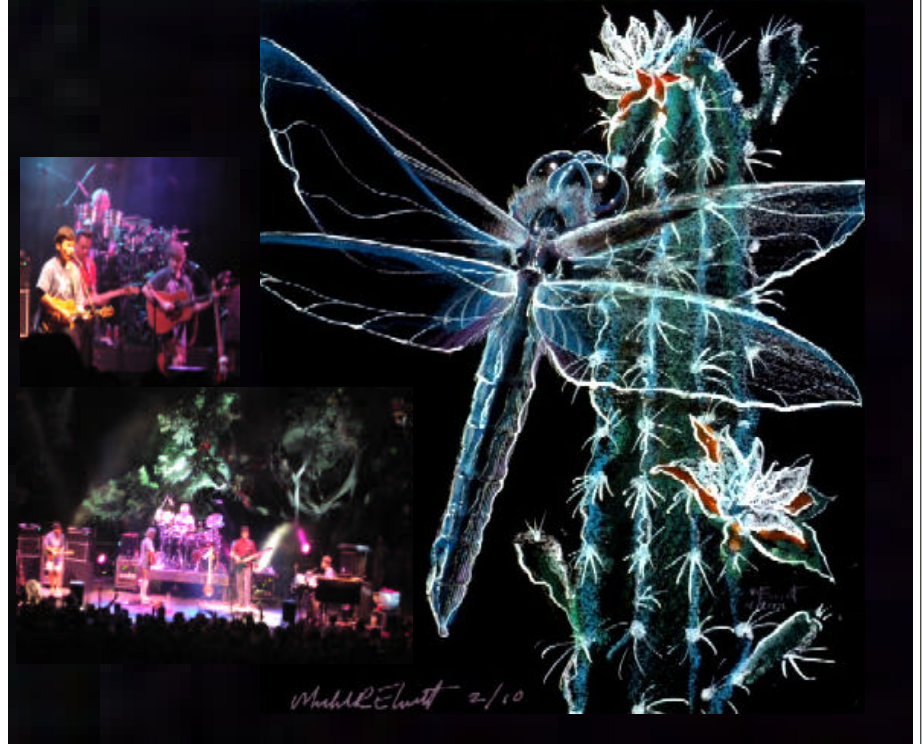

String Cheese Incident

4/14/01 The Backyard
Austin, Texas

- Set 1:
1. Restless Wind
 2. Lost
 3. Inspiration
 4. Hold What You've Got
 5. Want
 6. Climb >
 7. Jam >
 8. Rhythm of the Road

- Set 2:
1. Boom-Bapa-Boom¹
 2. Black and White¹
 3. Latinismo
 4. Take a Little Time
 5. Turn This Around >
 6. Land's End

- Set 3:
- Jellyfish >
Midnight Moonlight
Round the Wheel >
Boogie on Reggae Woman >
Round the Wheel

AUDIENCE RECORDING
Neumann KM254 Mikes
In Taper's Section at Soundboard

Guests:
¹ with Jimmie Vaughan on guitar and vocals

String Cheese Incident

4/14/01 The Backyard, Austin Texas

String Cheese Incident 4/14/01 The Backyard, Austin TX

String Cheese Incident 4/14/01 @ The Backyard, Austin Texas

String Cheese Incident 4/14/01 The Backyard, Austin TX

Set 3:

- Jellyfish >
- Midnight Moonlight
- Round the Wheel >
- Bogle on** Reggae Woman >
- Round the Wheel

AUDIENCE RECORDING
Neumann KM254 Mikes
In Taper's Section at Soundboard

Guests:

- ¹ with Jimmie Vaughan on guitar and vocals