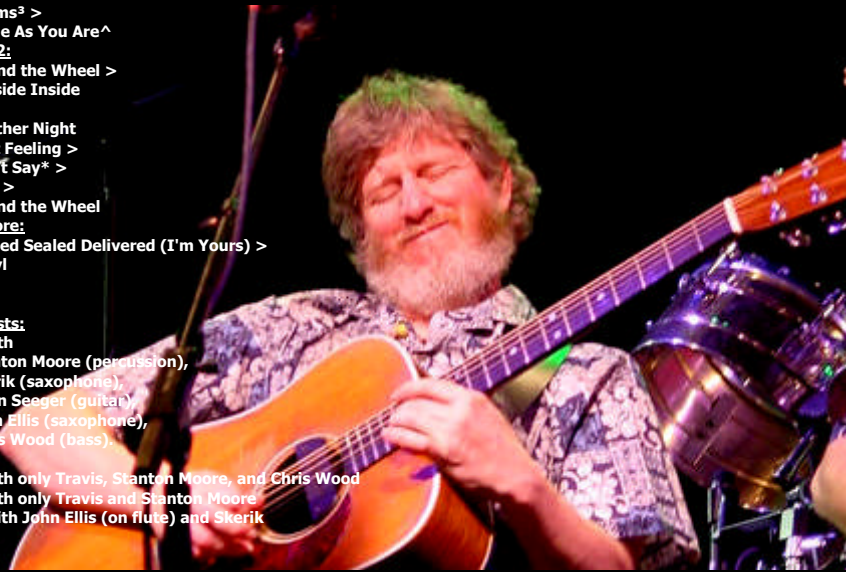

STRING CHEESE INCIDENT 3-21-02 THE FILLMORE, DENVER COLORADO

Set 1:

Black Clouds
Black and White >
Jam >
Search
Ten Miles to Tulsa
It Is What It Is
Jam¹ >
Footprints¹ >
Jam² >
Drums² >
Come As You Are[^]

Set 2:

Round the Wheel >
Outside Inside
MLT
Another Night
Best Feeling >
Don't Say* >
Jam >
Round the Wheel

Encore:

Signed Sealed Delivered (I'm Yours) >
Daryl

Guests:

¹ with
Stanton Moore (percussion),
Skerik (saxophone),
Brian Seeger (guitar),
John Ellis (saxophone),
Chris Wood (bass).

² with only Travis, Stanton Moore, and Chris Wood

³ with only Travis and Stanton Moore

[^] with John Ellis (on flute) and Skerik

STRING CHEESE INCIDENT 3-21-02 DENVER FILLMORE

STRING CHEESE INCIDENT 3-21-02 FILLMORE, DENVER COLORADO

Set 1:

Black Clouds
Black and White >
Jam >
Search
Ten Miles to Tulsa
It Is What It Is
Jam¹ >
Footprints¹ >
Jam² >
Tums³ >
Come As You Are[^]

Set 2:

Round the Wheel >
Outside Inside
MLT
Another Night
Best Feeling >
Don't Say* >