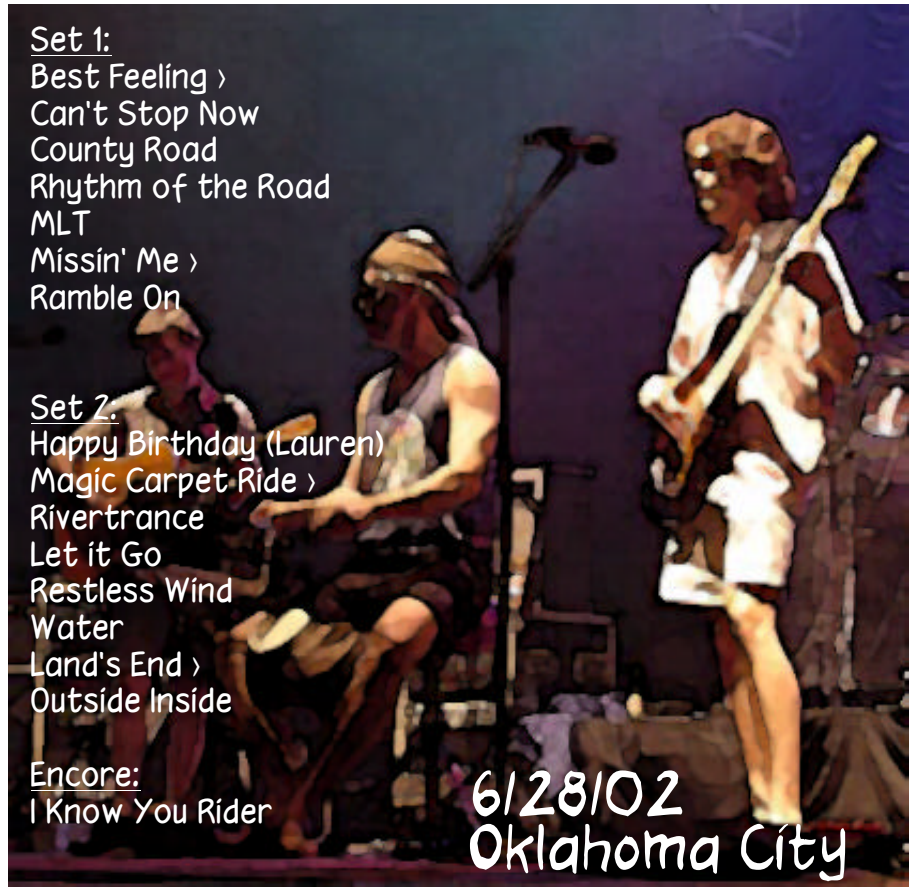

Set 1:
Best Feeling ›
Can't Stop Now
County Road
Rhythm of the Road
MLT
Missin' Me ›
Ramble On

Set 2:
Happy Birthday (Lauren)
Magic Carpet Ride ›
Rivertrance
Let it Go
Restless Wind
Water
Land's End ›
Outside Inside

Encore:
I Know You Rider

THE
**STRING
CHEESE
INCIDENT**

SUMMER TOUR
2 0 0 2

June 28th
Friday
ZOO AMPITHEATRE Oklahoma City, Ok

tickets available at www.sciticketing.com www.stringcheeseincident.com

String Cheese Incident 6/28/02 Oklahoma City Zoo

String Cheese Incident

6/28/02 Oklahoma City Zoo

Set 1:

Best Feeling ›
Can't Stop Now
County Road
Rhythm of the Road
MLT
Missin' Me ›
Ramble On

Set 2:

Happy Birthday (Lauren)
Magic Carpet Ride ›
Rivertrance
Let it Go
Restless Wind
Water
Land's End ›
Outside Inside

Encore:

I Know You Rider

String Cheese Incident 6/28/02 Oklahoma City Zoo