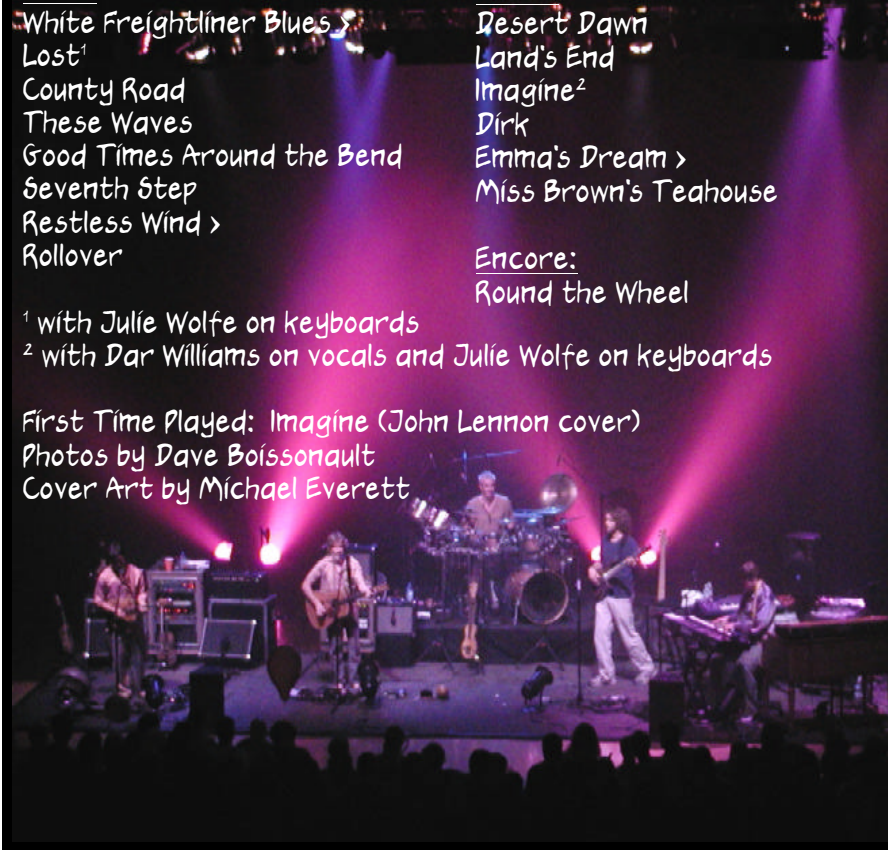

Set 1:

White Freightliner Blues >
Lost¹
County Road
These Waves
Good Times Around the Bend
Seventh Step
Restless Wind >
Rollover

¹ with Julie Wolfe on keyboards

² with Dar Williams on vocals and Julie Wolfe on keyboards

First Time Played: Imagine (John Lennon cover)

Photos by Dave Boissonault

Cover Art by Michael Everett

Set 2:

Desert Dawn
Land's End
Imagine²
Dirk
Emma's Dream >
Miss Brown's Teahouse

Encore:

Round the Wheel

THE SPRING CHEESE INCIDENT

10/25/02

BERKELEY COMMUNITY THEATRE

String Cheese Incident 10/25/02 Berkeley

STRING CHEESE INCIDENT 10/25/02 BERKELEY COMMUNITY THEATRE

Set 1:

White Freightliner Blues >
Lost
County Road
These Waves
Good Times Around the Bend
Seventh Step
Restless Wind >
Rollover

Set 2:

Desert Dawn
Land's End
Imagine
Dirk
Emma's Dream >
Miss Brown's Teahouse

Encore:

Round the Wheel

Guests:

¹ with Julie Wolfe on keyboards
² with Dar Williams on vocals and Julie Wolfe on keyboards

First Time Played: Imagine (John Lennon cover)
Photos by Dave Boissonault