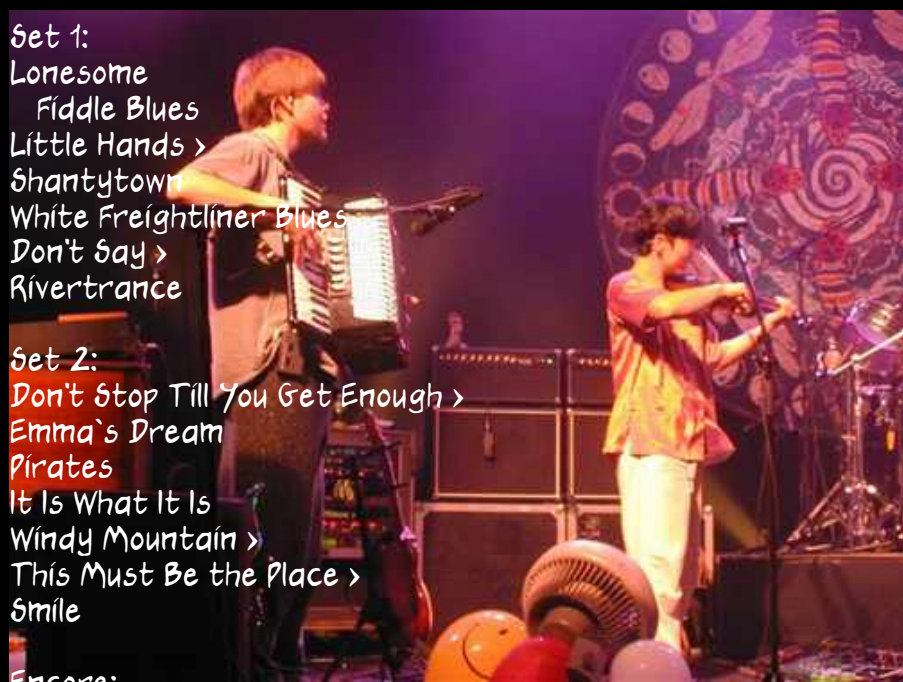

Set 1:

Lonesome

Fiddle Blues

Little Hands >

Shantytown

White Freightliner Blues

Don't Say >

Rivertrance

Set 2:

Don't Stop Till You Get Enough >

Emma's Dream

Pirates

It Is What It Is

Windy Mountain >

This Must Be the Place >

Smile

Encore:

Climb

Lonesome Road Blues (acoustic)

Dudley's Kitchen (acoustic)

Photos by Yuki Sekiya

**THE STRING CHEESE INCIDENT**  
2003 Japan Tour

4-09 OSAKA  
BIG CAT

4-10 NAGOYA  
CLUB QUATTRO