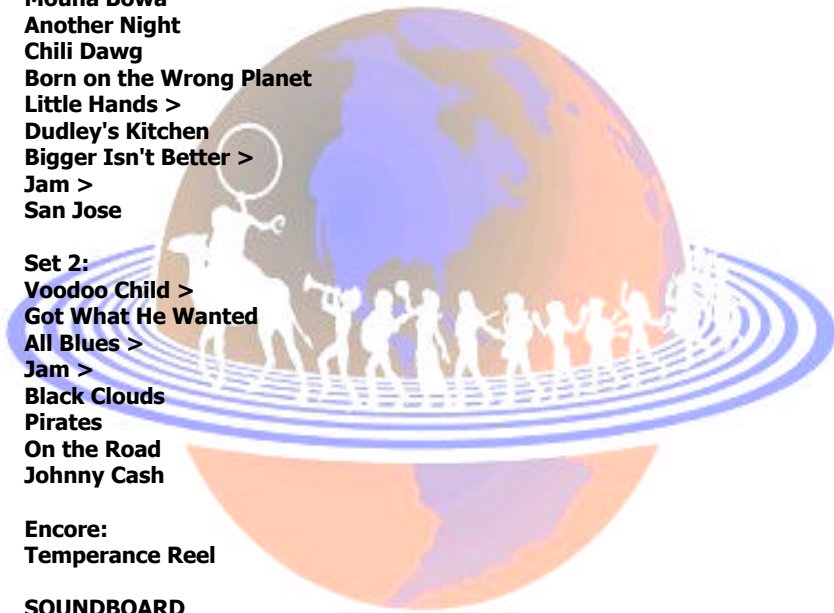

Set 1:

Mouna Bowa
Another Night
Chili Dawg
Born on the Wrong Planet
Little Hands >
Dudley's Kitchen
Bigger Isn't Better >
Jam >
San Jose

Set 2:

Voodoo Child >
Got What He Wanted
All Blues >
Jam >
Black Clouds
Pirates
On the Road
Johnny Cash

Encore:

Temperance Reel

SOUNDBOARD

String Cheese Incident 10-15-97
Blind Pig, Ann Arbor Michigan

String Cheese Incident 10-15-97 Blind Pig, Ann Arbor MI

String Cheese Incident 10-15-97 Blind Pig, Ann Arbor Michigan

Encore:

Temperance Reel

SOUNDBOARD

String Cheese Incident 10-15-97 Blind Pig, Ann Arbor MI