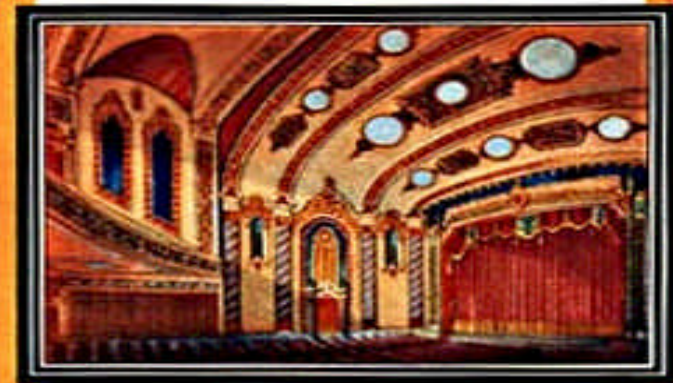

## Encore:

3. Big Sciota

## SOUNDBOARD

*plus Old & In The Way*

*10-6-96 Yosemite CA:*

4. Lonesome Fiddle Blues
- 5.
6. Will You Be Lovin' Another
7. Old & In The Way
- 8.
- 9.
10. Wild Horses