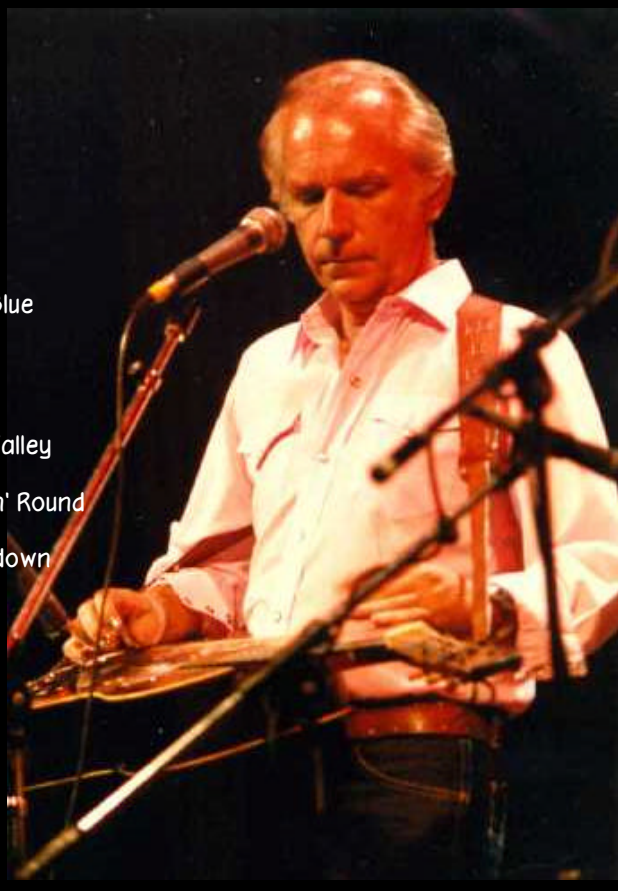

Seldom Scene 3/9/74  
Lisner Auditorium  
Washington DC

Intro  
I Know You Rider  
Mean Mother Blues  
Band intros  
Sing Me Back Home  
Billy in the Lowground  
It's All Over Now Baby Blue  
Cannonball Blues  
Paradise  
House Of Gold  
Tennessee Stud  
Last Train From Poor Valley  
Hit Parade of Love  
What Am I Doing Hangin' Round  
Working On A Building  
Foggy Mountain Breakdown  
Hello Mary Lou  
City Of New Orleans  
Grandfather's Clock

Mike Aldridge  
Ben Eldridge  
John Duffey  
Tom Gray  
John Starling

SOUNDBOARD

# THE SELDOM SCENE

3/9/74 Lisner Auditorium

Seldom Scene 3/9/74 Lisner Auditorium, DC

Seldom Scene 3/9/74  
Lisner Auditorium  
Washington DC

Intro  
I Know You Rider  
Mean Mother Blues  
Band intros  
Sing Me Back Home  
Billy in the Lowground  
It's All Over Now Baby Blue  
Cannonball Blues  
Paradise  
House Of Gold  
Tennessee Stud  
Last Train From Poor Valley  
Hit Parade of Love  
What Am I Doing Hangin' Round  
Working On A Building  
Foggy Mountain Breakdown  
Hello Mary Lou  
City Of New Orleans  
Grandfather's Clock